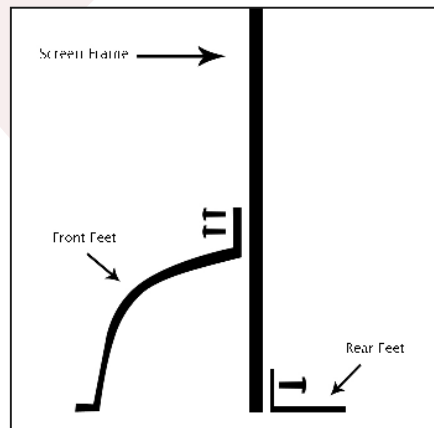

Traditional Features:

- Versatile, Classic Design
- Custom Sizes

Frame Details

- 7 Ga Steel
- 1.25" Frame Panel Width (customizable*)

traditional

Frame Styles

- Rectangle ✓
- Arch ✓
- Convex ✓
- Triple Panel ✓
- Working Doors ✓

Additional Info:

- Perforated Mesh Screens with both measurements over 50" will include horizontal support bars.
- Wire Mesh Screens with both measurements over 40" will include horizontal support bars.
- Convex Screens not available with working doors.
- Working Door Screens may require anchors.

Arch

Convex

Triple Panel Arch

Standard Feet

Assembly Profile

Decorative Designs & Hardware

The following decorative designs and hardware options may be applied to the Traditional Screen.

Feet