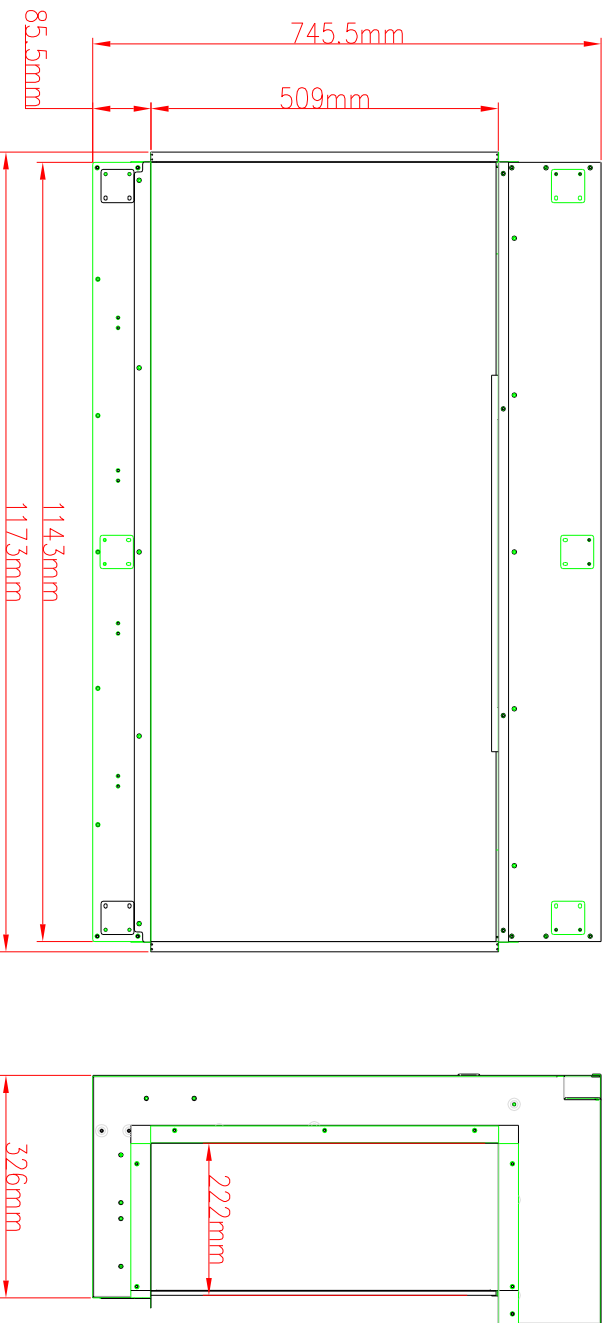

TECHNICAL SPECIFICATIONS

VOLTS	120V
AMPS	12.5A
WATTS	1500W
HEATER	HIGH 1500W-watts
	LOW 750W-watts
NO HEATER	45.2 WATTS MAX
LAMPS	QUANTITY 150 PCS LED
	WATTS 0.5W&0.15W&0.06W
TOTAL WATTS	31.4W
ROTOR MOTOR	3 at 8.7 watts
HEIGHT,WIDTH,DEPTH	74.6 X 117.3 X 38.2 cm
GLASS VIEWING OPENING	114.3 X 50.9 cm
SHIPPING SIZE	88 X 131 X 48 cm
SHIPPING WEIGHT	70.7 Kgs
GLASS FRONT	UNIT 1 Included
PLUG LOCATION	Left Side
CORD LENGTH	70.9 < L
APPROX.HEATING AREA	400 SQ FT

SERIES TRV-BESPOKE	MODEL TRV-45 BESPOKE	REV 1
SCALE 1"=1'-0"	DATE:11/28/2022	SHEET 1 OF 1

TECHNICAL SPECIFICATIONS

VOLTS	120V
AMPS	12.5A
WATTS	1500W
HEATER	HIGH 1500W watts
	LOW 750W watts
NO HEATER	45.2 WATTS MAX
LAMPS	QUANTITY 150 PCS LED
	WATTS 0.5W&0.15W&0.06W
TOTAL WATTS	31.4W
ROTOR MOTOR	3 at 8.7 watts
HEIGHT WIDTH DEPTH	29 3/8" X 46 1/8" X 15"
GLASS VIEWING OPENING	45" X 20"
SHIPPING SIZE	34.5/8" X 51.5/8" X 18.7/8"
SHIPPING WEIGHT	155.5 LBS
GLASS FRONT	UNIT 1 Included
PLUG LOCATION	Left Side
CORD LENGTH	70.9 < L
APPROX HEATING AREA	400 SQ FT

SERIES TRV-BESPOKE	MODEL TRV-45 BESPOKE
SCALE 1"=1'-0"	DATE: 11/28/2022
	REV 1
SHEET 1 OF 1	