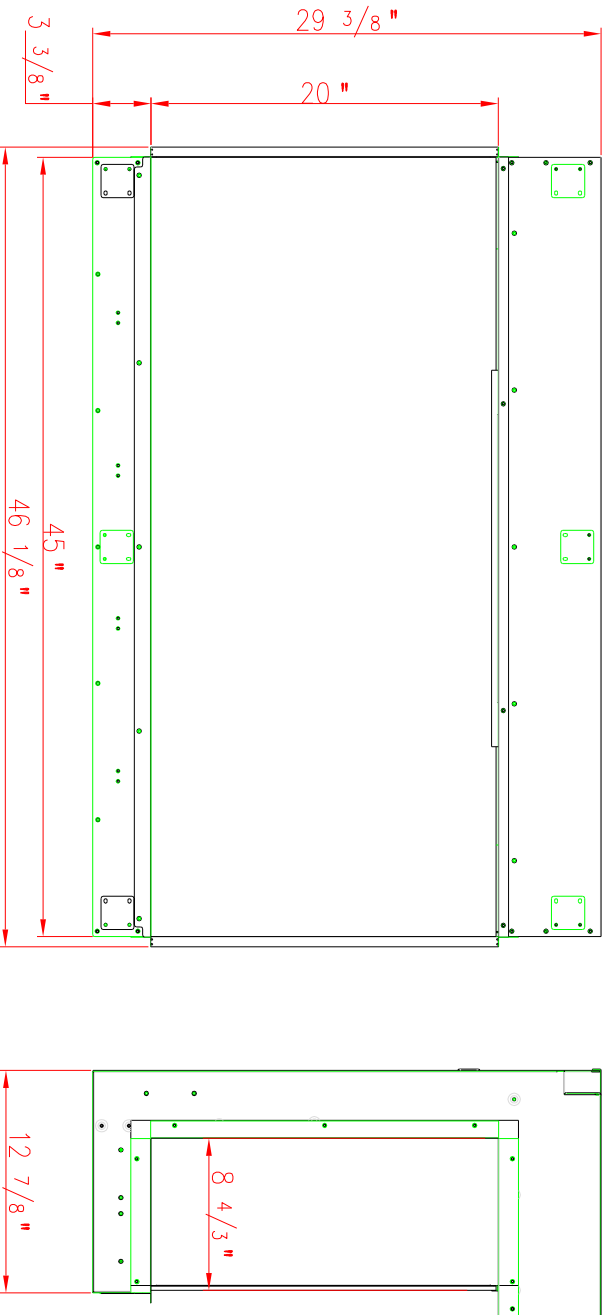

TECHNICAL SPECIFICATIONS

VOLTS	120V
AMPS	12.5A
WATTS	1500W
HEATER	HIGH 1500W-watts
	LOW 750W-watts
NO HEATER	45.2 WATTS MAX
LAMPS	QUANTITY 150 PCS LED
	WATTS 0.5W&0.15W&0.06W
TOTAL WATTS	31.4W
ROTOR MOTOR	3 at 8.7 watts
HEIGHT,WIDTH,DEPTH	74.6 X 117.3 X 38.2 cm
GLASS VIEWING OPENING	114.3 X 50.9 cm
SHIPPING SIZE	88 X 131 X 48 cm
SHIPPING WEIGHT	70.7 Kgs
GLASS FRONT	UNIT 1 Included
PLUG LOCATION	Left Side
CORD LENGTH	70.9 < L
APPROX.HEATING AREA	400 SQ FT

SERIES TRV-BESPOKE	MODEL TRV-45 BESPOKE	REV 1
SCALE 1"=1'-0"	DATE:11/28/2022	SHEET 1 OF 1

TECHNICAL SPECIFICATIONS

VOLTS	120V
AMPS	12.5A
WATTS	1500W
HEATER	HIGH 1500W watts
	LOW 750W watts
NO HEATER	45.2 WATTS MAX
LAMPS	QUANTITY 150 PCS LED
	WATTS 0.5W&0.15W&0.06W
TOTAL WATTS	31.4W
ROTOR MOTOR	3 at 8.7 watts
HEIGHT WIDTH DEPTH	29 3/8" X 46 1/8" X 15"
GLASS VIEWING OPENING	45" X 20"
SHIPPING SIZE	34.5/8" X 51.5/8" X 18.7/8"
SHIPPING WEIGHT	155.5 LBS
GLASS FRONT	UNIT 1 Included
PLUG LOCATION	Left Side
CORD LENGTH	70.9 < L
APPROX HEATING AREA	400 SQ FT

SERIES TRV-BESPOKE	MODEL TRV-45 BESPOKE
SCALE 1"=1'-0"	DATE: 11/28/2022
	REV 1
SHEET 1 OF 1	