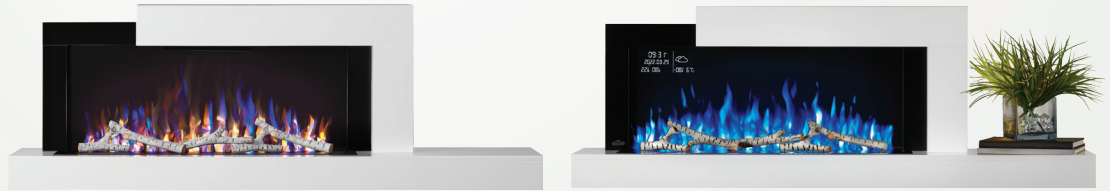

STYLUS™ CARA AND STYLUS™ CARA ELITE COMPARISON CHART

NAPOLEON ELECTRIC FIREPLACES

Napoleon's Electric Fireplaces provide a number of different installation options, creating endless design possibilities for any room. Here's a look at how the Stylus™ Cara and the new Stylus™ Cara ELITE compare and contrast.

	BETTER \$\$	BEST \$\$\$
	Stylus™ Cara	Stylus™ Cara Elite
Smart Technology Integration (Napoleon Home App)	N	Y
Voice Control Integration (Alexa, Google)	N	Y
Weather & Information Display	N	Y
USB Charging Port	2.5W USB Chargers	Dual 10W USB Faster Chargers
Auto-Off Setting	N	Y
Back Flame Panel	Plastic	Premium Dark Tint Glass
Flame Color Options	Blue Orange Yellow Multiple Combinations	Blue Orange Yellow Multiple Combinations
Ember Bed Color Options	6 colors plus cycle mode	6 colors plus cycle mode (Remote) Infinite (App)
Ember Bed Brightness Adjustment	Y with fade-in and fade-out effect	Y with fade-in and fade-out effect
Flame Speed Adjustment	Y	Y
Flame Brightness Adjustment	Y	Y
Installation Methods	Wall hung	Wall hung
Voltage	120V	120V
Rating	1500W	1500W
Heat Output	Up to 5,000 BTUs	Up to 5,000 BTUs
Accent Side Light	Y	Y
Accent Stand	Y	Y
Touch Control Panel	Y	Y
Remote Control	Y	Y
Media Included	Clear Crystals + Birch Log	Clear Crystals + Birch Log
Optional Accessories	N	N