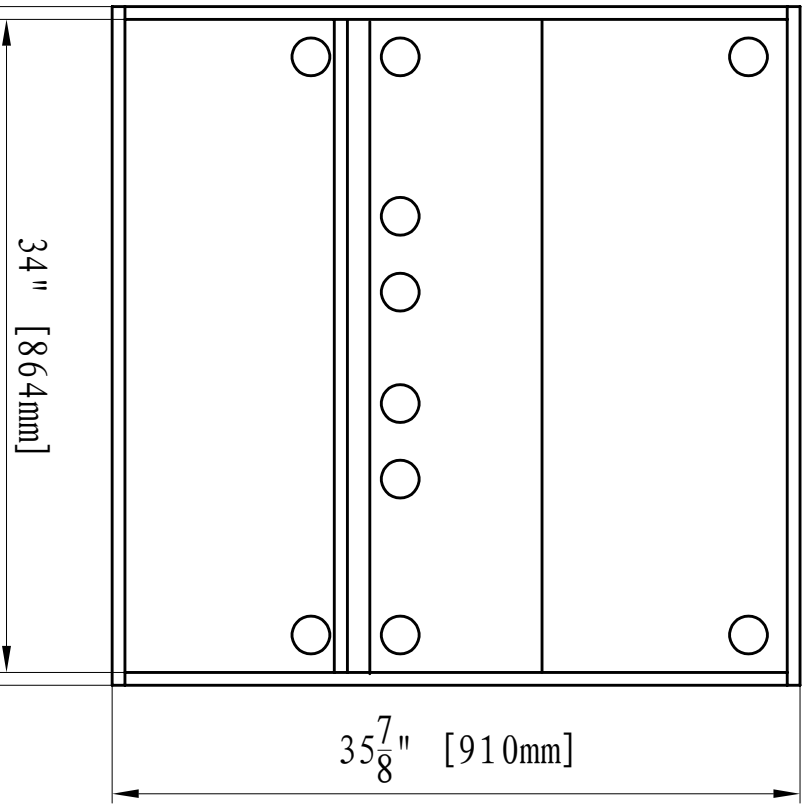

TECHNICAL SPECIFICATIONS

Net.	39.02Lbs/17.7 Kg
Gross	44.09Lbs/20 Kg
HEIGHT WIDTH DEPTH	35 ⁷ / ₈ " x 35 ³ / ₈ " x 12 ³ / ₄ "
SHIPPING SIZE (H*W*D)	8 ¹ / ₂ " x 39 ¹ / ₈ " x 16 ³ / ₈ "
Max. load on metal stand	1 10.23Lbs/50 Kg

Amantia

SERIES	MODEL	REV.
METAL STAND	TRD-33-BLK-PDS	1
SCALE	DATE: 7/24/2023	SHEET 1 OF 1