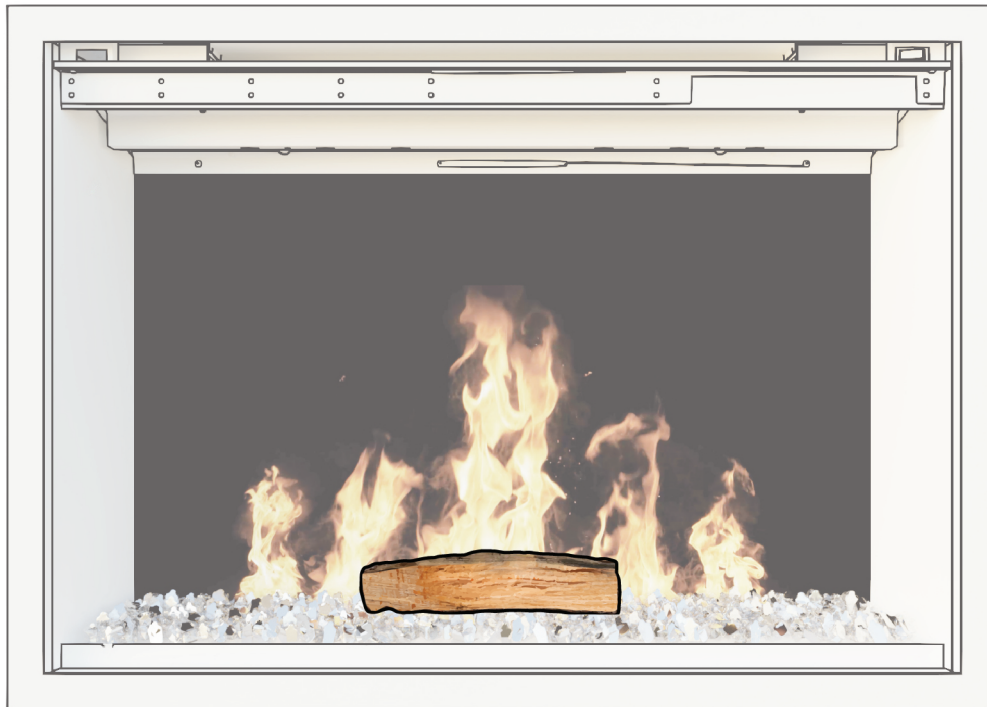

TruWood™ Premium Timber

36", TruWood Premium Timber Kit, Large

Part Number:
TWL-36-SP

INSTALLATION GUIDE

TruWood Premium Timber Kit models: OR36-TRAD,
RS-3626.

TruWood Premium Timber Kit includes:

- 10" Base log (1).
- 12" Side logs (2).
- 8" Center accent log (1).
- 6" Accent logs (2).
- Bag of wood chips (1).

Assembly order

You will need to gain access to the ember bed of your fireplace. Refer to your fireplace manual for instructions for removing the front glass to access the ember bed.

Please Note: This kit is designed to fit multiple fireplace sizes. Your log set might be more spread out for linear fireplaces or more compact for traditional fireplaces. If your fireplace is one of the smaller units this kit is compatible with, you may not need to use all the logs based on the available space of your fireplace.

The placement is what we recommend and what we optimized the set to, but you can have fun with them and place them to your liking. We recommend placing the bark towards the flames for the best appearance and lighting contrast.

Assembly order

2. Select the two 12" side logs and rest them on the left and right of the base log. These will create your main stack.

3. Select the two 6" accent logs and lay them under the 12" logs. The inside end of the log will be towards the flame screen and the outside end will be towards you.