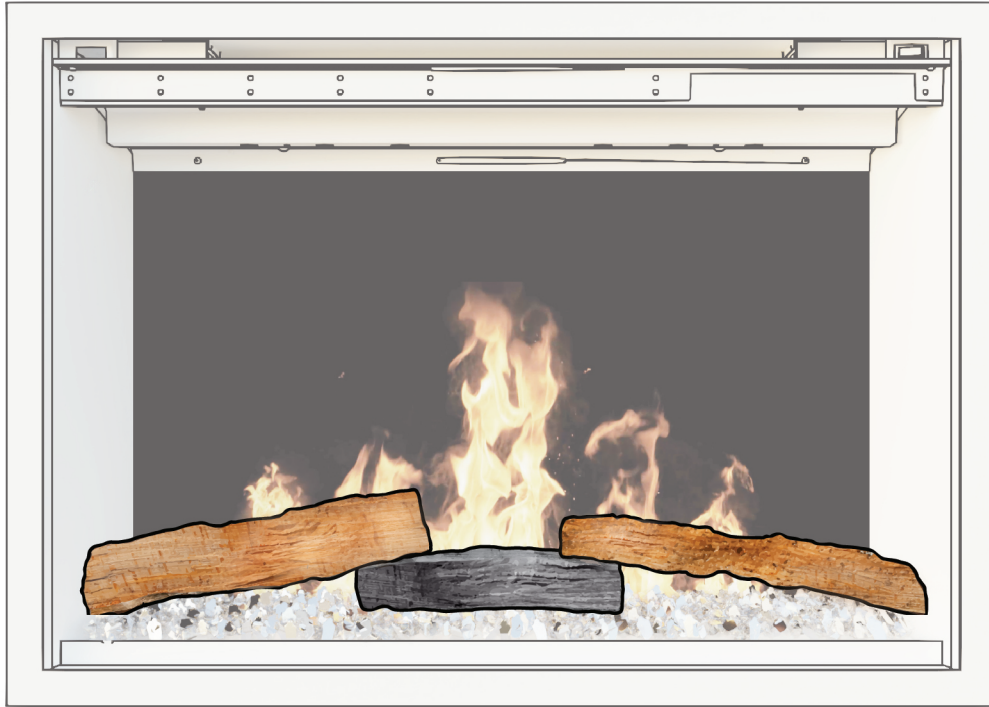

Assembly order

2. Select the two 12" side logs and rest them on the left and right of the base log. These will create your main stack.