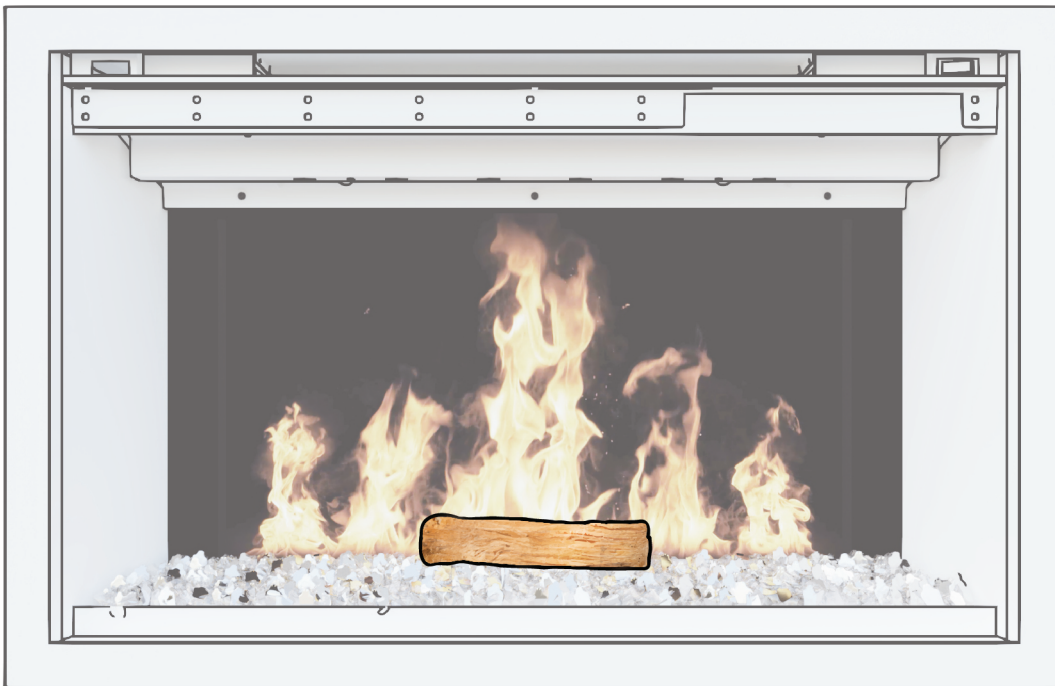

Assembly order

You will need to gain access to the ember bed of your fireplace. Refer to your fireplace manual for instructions for removing the front glass to access the ember bed.

Please Note: This kit is designed to fit multiple fireplace sizes. Your log set might be more spread out for linear fireplaces or more compact for traditional fireplaces. If your fireplace is one of the smaller units this kit is compatible with, you may not need to use all the logs based on the available space of your fireplace.

The placement is what we recommend and what we optimized the set to, but you can have fun with them and place them to your liking. We recommend placing the bark towards the flames for the best appearance and lighting contrast.

1. Ensure the embed bed media (crystals, fireglass, etc.) that came with the fireplace is installed first. If updating an existing fireplace, remove the old logs to accommodate the TruWood logs. Then select the 8" log from the kit and place it in the middle of the fireplace. This will be the base of the TruWood log layout.