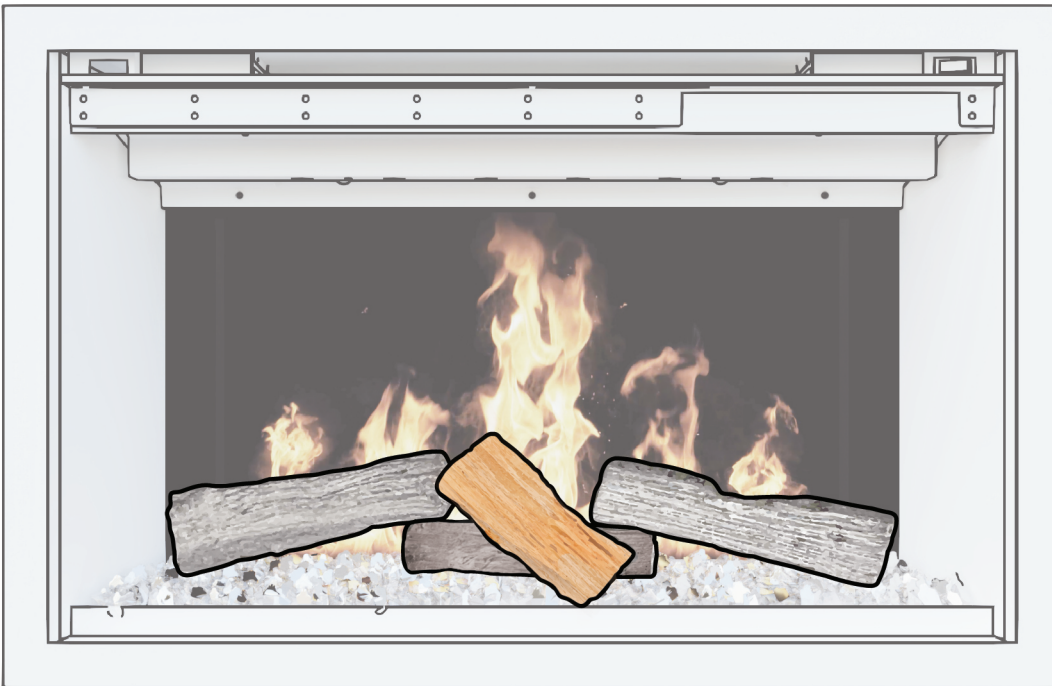

The placement is what we recommend and what we optimized the set to, but you can have fun with them and place them to your liking. We recommend placing the bark towards the flames for the best appearance and lighting contrast.

1. Ensure the embed bed media (crystals, fireglass, etc.) that came with the fireplace is installed first. If updating an existing fireplace, remove the old logs to accommodate the TruWood logs. Then select the 8" log from the kit and place it in the middle of the fireplace. This will be the base of the TruWood log layout.

# Assembly order

2. Select the two 10" side logs and rest them on the left and right of the base log. These will create your main stack.

3. Select the 6" center accent log and lay it across the main log diagonally.