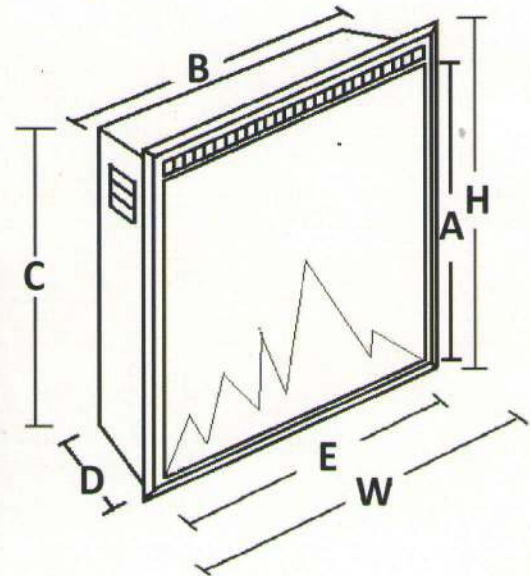

## Dynasty LED Zero Clearance Electric Heater with Remote Control

	Firebox Dimension						
Model	A	B	C	D	E	H	W
EF43D-FGF	20"	26"	23"	8½"	24½"	24½"	28"
EF44D-FGF	23½"	30"	23"	8½"	28"	24½"	32"
EF45D-FGF	23½"	33"	25½"	8½"	31½"	27"	35"