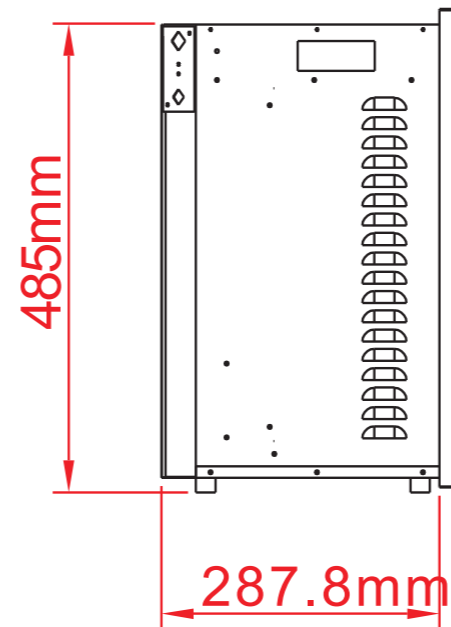

TECHNICAL SPECIFICATIONS

VOLTS	120 V 60Hz	
AMPS	10	
WATTS	1200 W	
HEATER	HIGH	1200 watts
	LOW	600 watts
NO HEATER	22 watts	
LAMPS	TYPE	LED
	WATTS	
	TOTAL WATTS	22 watts
ROTOR MOTOR	1 at 5 watts	
HEIGHT,WIDTH,DEPTH	19 1/8" x 29 3/8" x 11 3/8"	
GLASS VIEWING OPENING	15 1/2" X 27 1/2"	
GLASS SIZE	15 1/2" X 27 1/2"	
SHIPPING SIZE	21 4/8" x 33 7/8" x 14 5/8"	
SHIPPING WEIGHT	52.5 lbs	
GLASS FRONT	UNIT	
		Included
PLUG LOCATION	Left Side	
CORD LENGTH	76"	
APPROX. HEATING AREA	400 sq ft	

SERIES	MODEL		REV
TRADITIONAL	TRD-30		1
SCALE 1"=1'-0"	DATE: 8/5/2019	SHEET 1 OF 1	

TECHNICAL SPECIFICATIONS

VOLTS	120 V 60Hz	
AMPS	10	
WATTS	1200 W	
HEATER	HIGH	1200 watts
	LOW	600 watts
NO HEATER	22 watts	
LAMPS	TYPE	LED
	WATTS	
	TOTAL WATTS	22 watts
ROTOR MOTOR	1 at 5 watts	
HEIGHT,WIDTH,DEPTH	48.5 x 74.7 x 28.8 cm	
GLASS VIEWING OPENING	39.5 X 69.9 cm	
GLASS SIZE	39.5 X 69.9 cm	
SHIPPING SIZE	54.5 x 86.2 x 37 cm	
SHIPPING WEIGHT	UNIT	23.8 Kgs
	GLASS FRONT	Included
PLUG LOCATION	Left Side	
CORD LENGTH	193 cm	
APPROX. HEATING AREA	37 sqm	

Amantii

SERIES TRADITIONAL	MODEL TRD-30		REV 1
SCALE 1:12	DATE: 8/5/2019		SHEET 1 OF 1