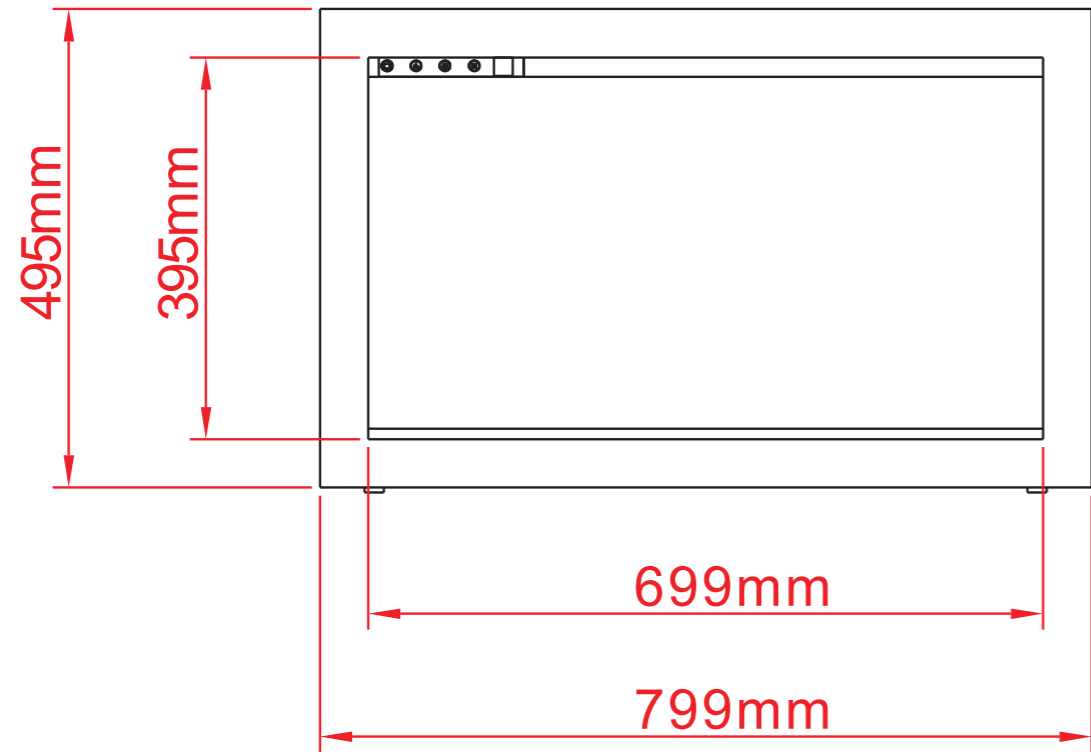

TECHNICAL SPECIFICATIONS

VOLTS	120 V 60Hz	
AMPS	10	
WATTS	1200 W	
HEATER	HIGH	1200 watts
	LOW	600 watts
NO HEATER	22 watts	
LAMPS	TYPE	LED
	WATTS	
	TOTAL WATTS	22 watts
ROTOR MOTOR	1 at 5 watts	
HEIGHT,WIDTH,DEPTH	19 1/8" x 29 3/8" x 11 3/8"	
GLASS VIEWING OPENING	15 1/2" X 27 1/2"	
GLASS SIZE	15 1/2" X 27 1/2"	
SHIPPING SIZE	21 4/8" x 33 7/8" x 14 5/8"	
SHIPPING WEIGHT	52.5 lbs	
GLASS FRONT	UNIT	
		Included
PLUG LOCATION	Left Side	
CORD LENGTH	76"	
APPROX. HEATING AREA	400 sq ft	

SERIES	MODEL		REV
TRADITIONAL	TRD-30		1
SCALE 1"=1'-0"	DATE: 8/5/2019	SHEET 1 OF 1	

TECHNICAL SPECIFICATIONS

VOLTS	120 V 60Hz	
AMPS	10	
WATTS	1200 W	
HEATER	HIGH	1200 watts
	LOW	600 watts
NO HEATER	22 watts	
LAMPS	TYPE	LED
	WATTS	
	TOTAL WATTS	22 watts
ROTOR MOTOR	1 at 5 watts	
HEIGHT,WIDTH,DEPTH	48.5 x 74.7 x 28.8 cm	
GLASS VIEWING OPENING	39.5 X 69.9 cm	
GLASS SIZE	39.5 X 69.9 cm	
SHIPPING SIZE	54.5 x 86.2 x 37 cm	
SHIPPING WEIGHT	UNIT	23.8 Kgs
	GLASS FRONT	Included
PLUG LOCATION	Left Side	
CORD LENGTH	193 cm	
APPROX. HEATING AREA	37 sqm	

Amantii

SERIES TRADITIONAL	MODEL TRD-30		REV 1
SCALE 1:12	DATE: 8/5/2019		SHEET 1 OF 1