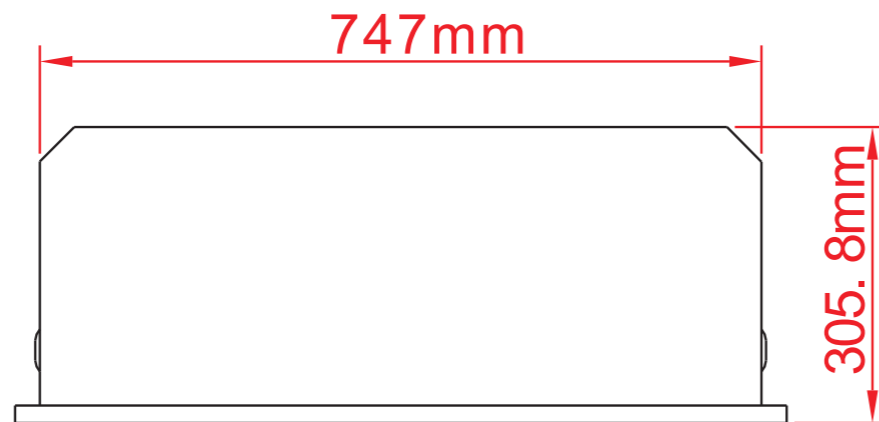

TECHNICAL SPECIFICATIONS

VOLTS	120 V 60Hz	
AMPS	10	
WATTS	1200 W	
HEATER	HIGH	1200 watts
	LOW	600 watts
NO HEATER	22 watts	
LAMPS	TYPE	LED
	WATTS	
	TOTAL WATTS	22 watts
ROTOR MOTOR	1 at 5 watts	
HEIGHT,WIDTH,DEPTH	19 1/8" x 29 3/8" x 11 3/8"	
GLASS VIEWING OPENING	15 1/2" X 27 1/2"	
GLASS SIZE	15 1/2" X 27 1/2"	
SHIPPING SIZE	21 4/8" x 33 7/8" x 14 5/8"	
SHIPPING WEIGHT	52.5 lbs	
GLASS FRONT	UNIT	
		Included
PLUG LOCATION	Left Side	
CORD LENGTH	76"	
APPROX. HEATING AREA	400 sq ft	

SERIES	MODEL		REV
TRADITIONAL	TRD-30		1
SCALE 1"=1'-0"	DATE: 8/5/2019	SHEET 1 OF 1	

TECHNICAL SPECIFICATIONS

VOLTS	120 V 60Hz	
AMPS	10	
WATTS	1200 W	
HEATER	HIGH	1200 watts
	LOW	600 watts
NO HEATER	22 watts	
LAMPS	TYPE	LED
	WATTS	
	TOTAL WATTS	22 watts
ROTOR MOTOR	1 at 5 watts	
HEIGHT,WIDTH,DEPTH	48.5 x 74.7 x 28.8 cm	
GLASS VIEWING OPENING	39.5 X 69.9 cm	
GLASS SIZE	39.5 X 69.9 cm	
SHIPPING SIZE	54.5 x 86.2 x 37 cm	
SHIPPING WEIGHT	UNIT	23.8 Kgs
	GLASS FRONT	Included
PLUG LOCATION	Left Side	
CORD LENGTH	193 cm	
APPROX. HEATING AREA	37 sqm	

Amantii

SERIES TRADITIONAL	MODEL TRD-30		REV 1
SCALE 1:12	DATE: 8/5/2019		SHEET 1 OF 1