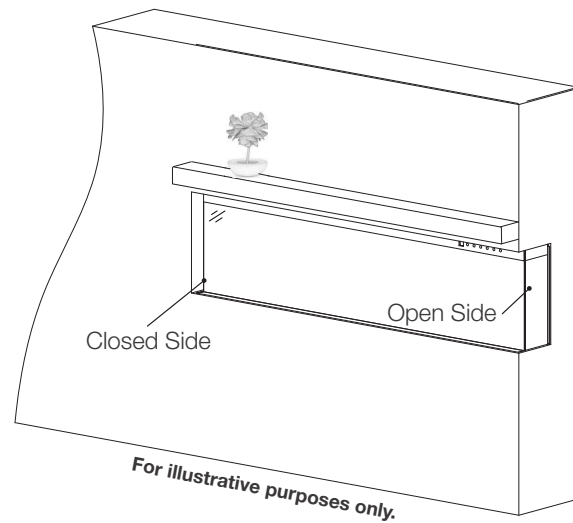

## Installation Overview

Your appliance is capable of three unique installation configurations: **three-sided, two-sided, and single-sided.**

### Three-Sided Viewing Installation

- Appliance is fully recessed into the wall with both sides open
- Front, left, **and** right side views

### Two-Sided Viewing Installation

- Appliance is fully recessed into the wall with one side open
- Front view **and** left/right side view, depending on desired open/closed sides

### Single-Sided Viewing Installation

- Appliance is fully recessed into the wall
- Front view **only**
- Left and right side views are covered