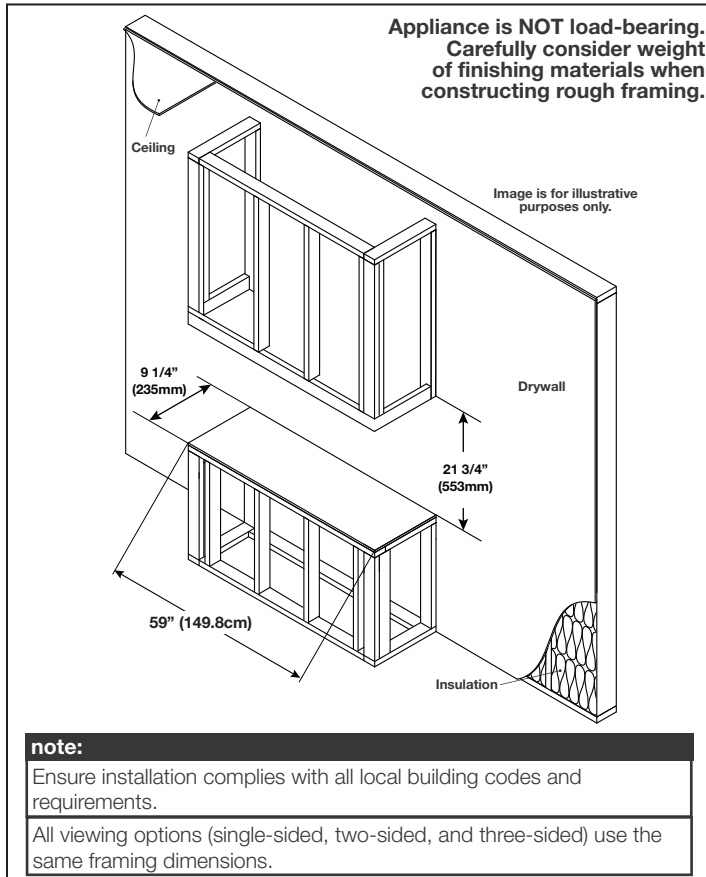

Rough Framing