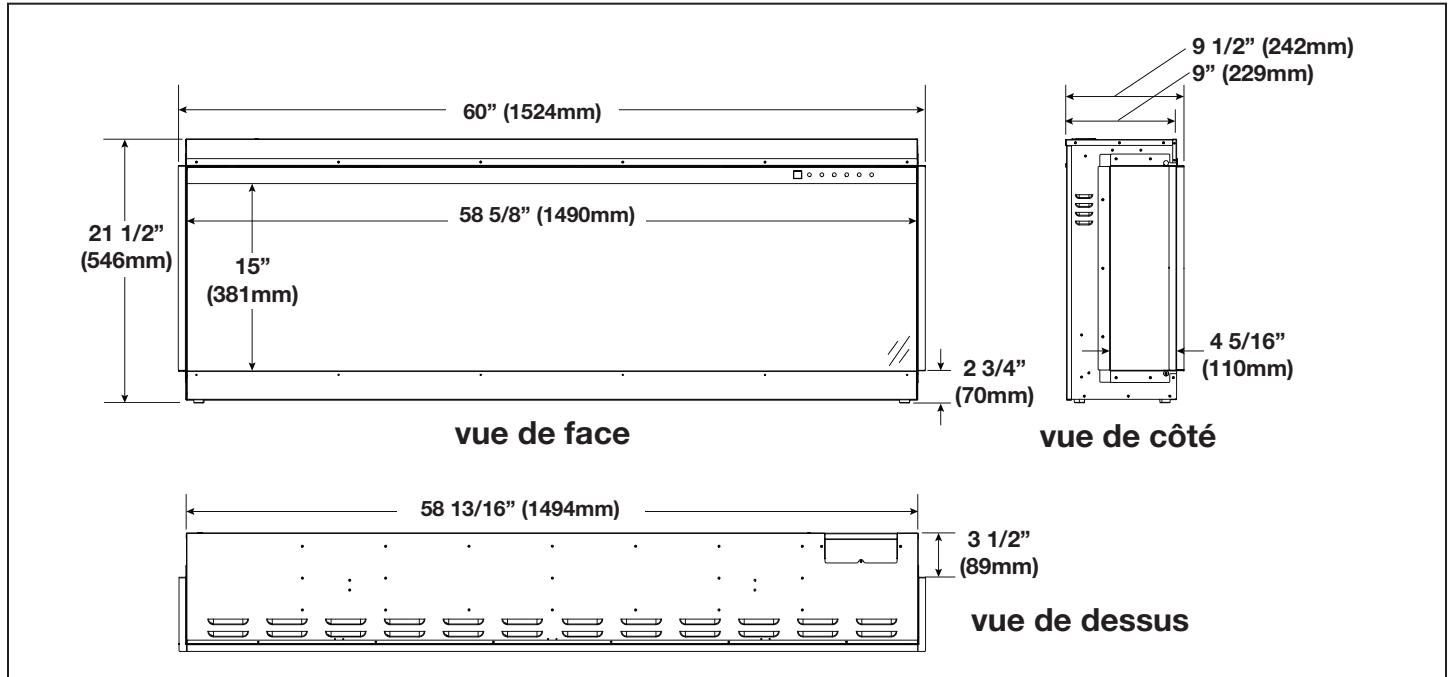

## Dimensions

### Two-Sided Viewing Installation

- Appliance is fully recessed into the wall with one side open
- Front view **and** left/right side view, depending on desired open/closed sides

### Single-Sided Viewing Installation

- Appliance is fully recessed into the wall
- Front view **only**
- Left and right side views are covered