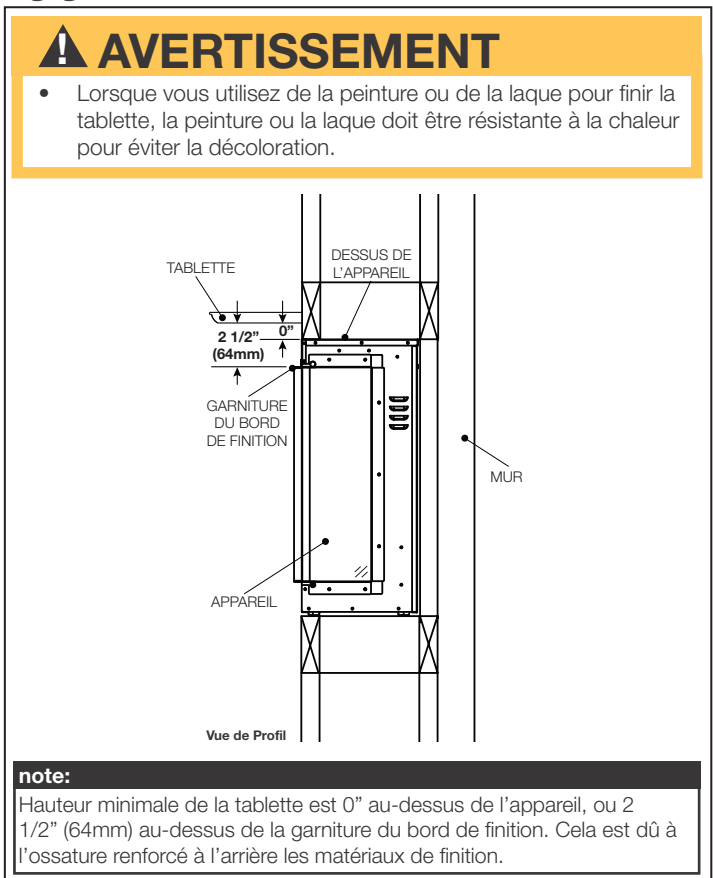

Dégagements Minimaux de la Tablette