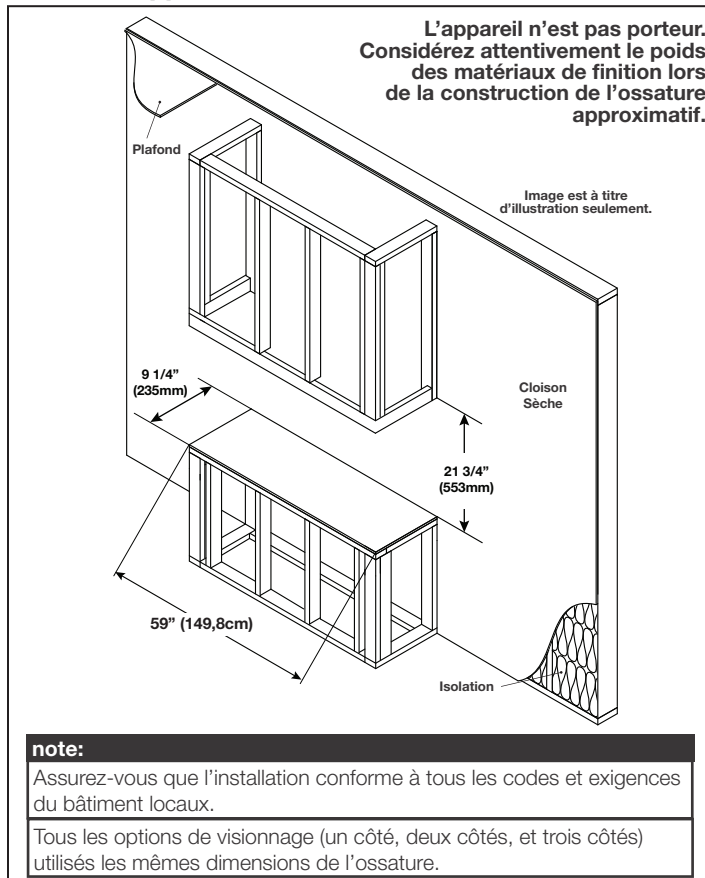

Ossature Approximatif